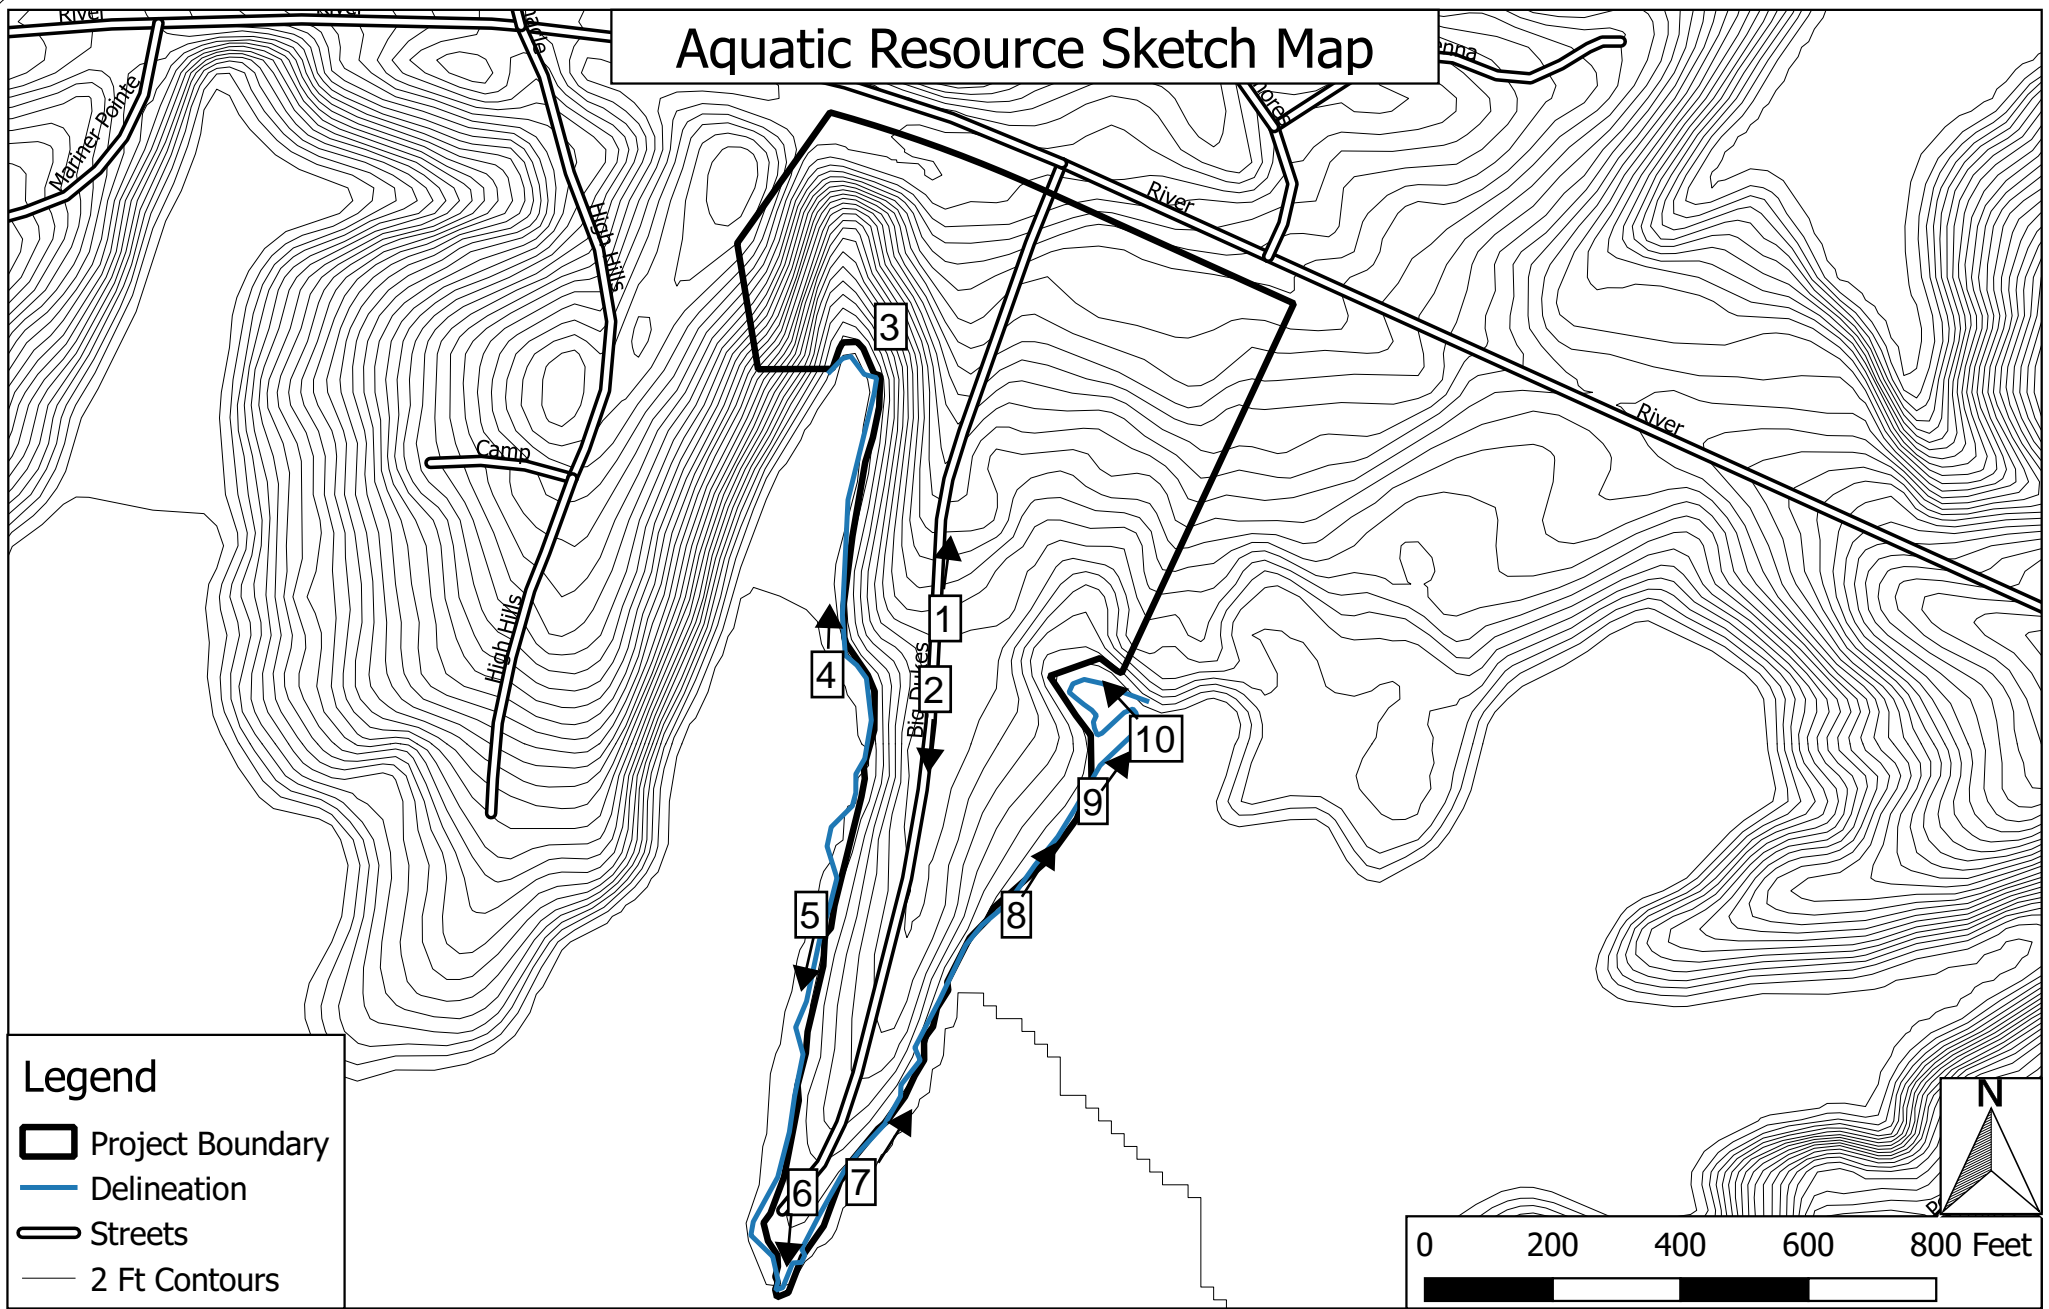

# Aquatic Resource Sketch Map

## Legend

- Project Boundary
- Delineation
- Streets
- 2 Ft Contours

Project Name: Promenade On The Lake

Location: Approx. 144 Big Dukes Ln Mooresville, NC 28117

For: Promenade on the Lake LLC: Attn. Dr. Theodore Morris

Coordinates: 35.60365, -80.93196

Date: July 31, 2018

INQUIRY #: 5397544.1

YEAR: 2016

— = 500'