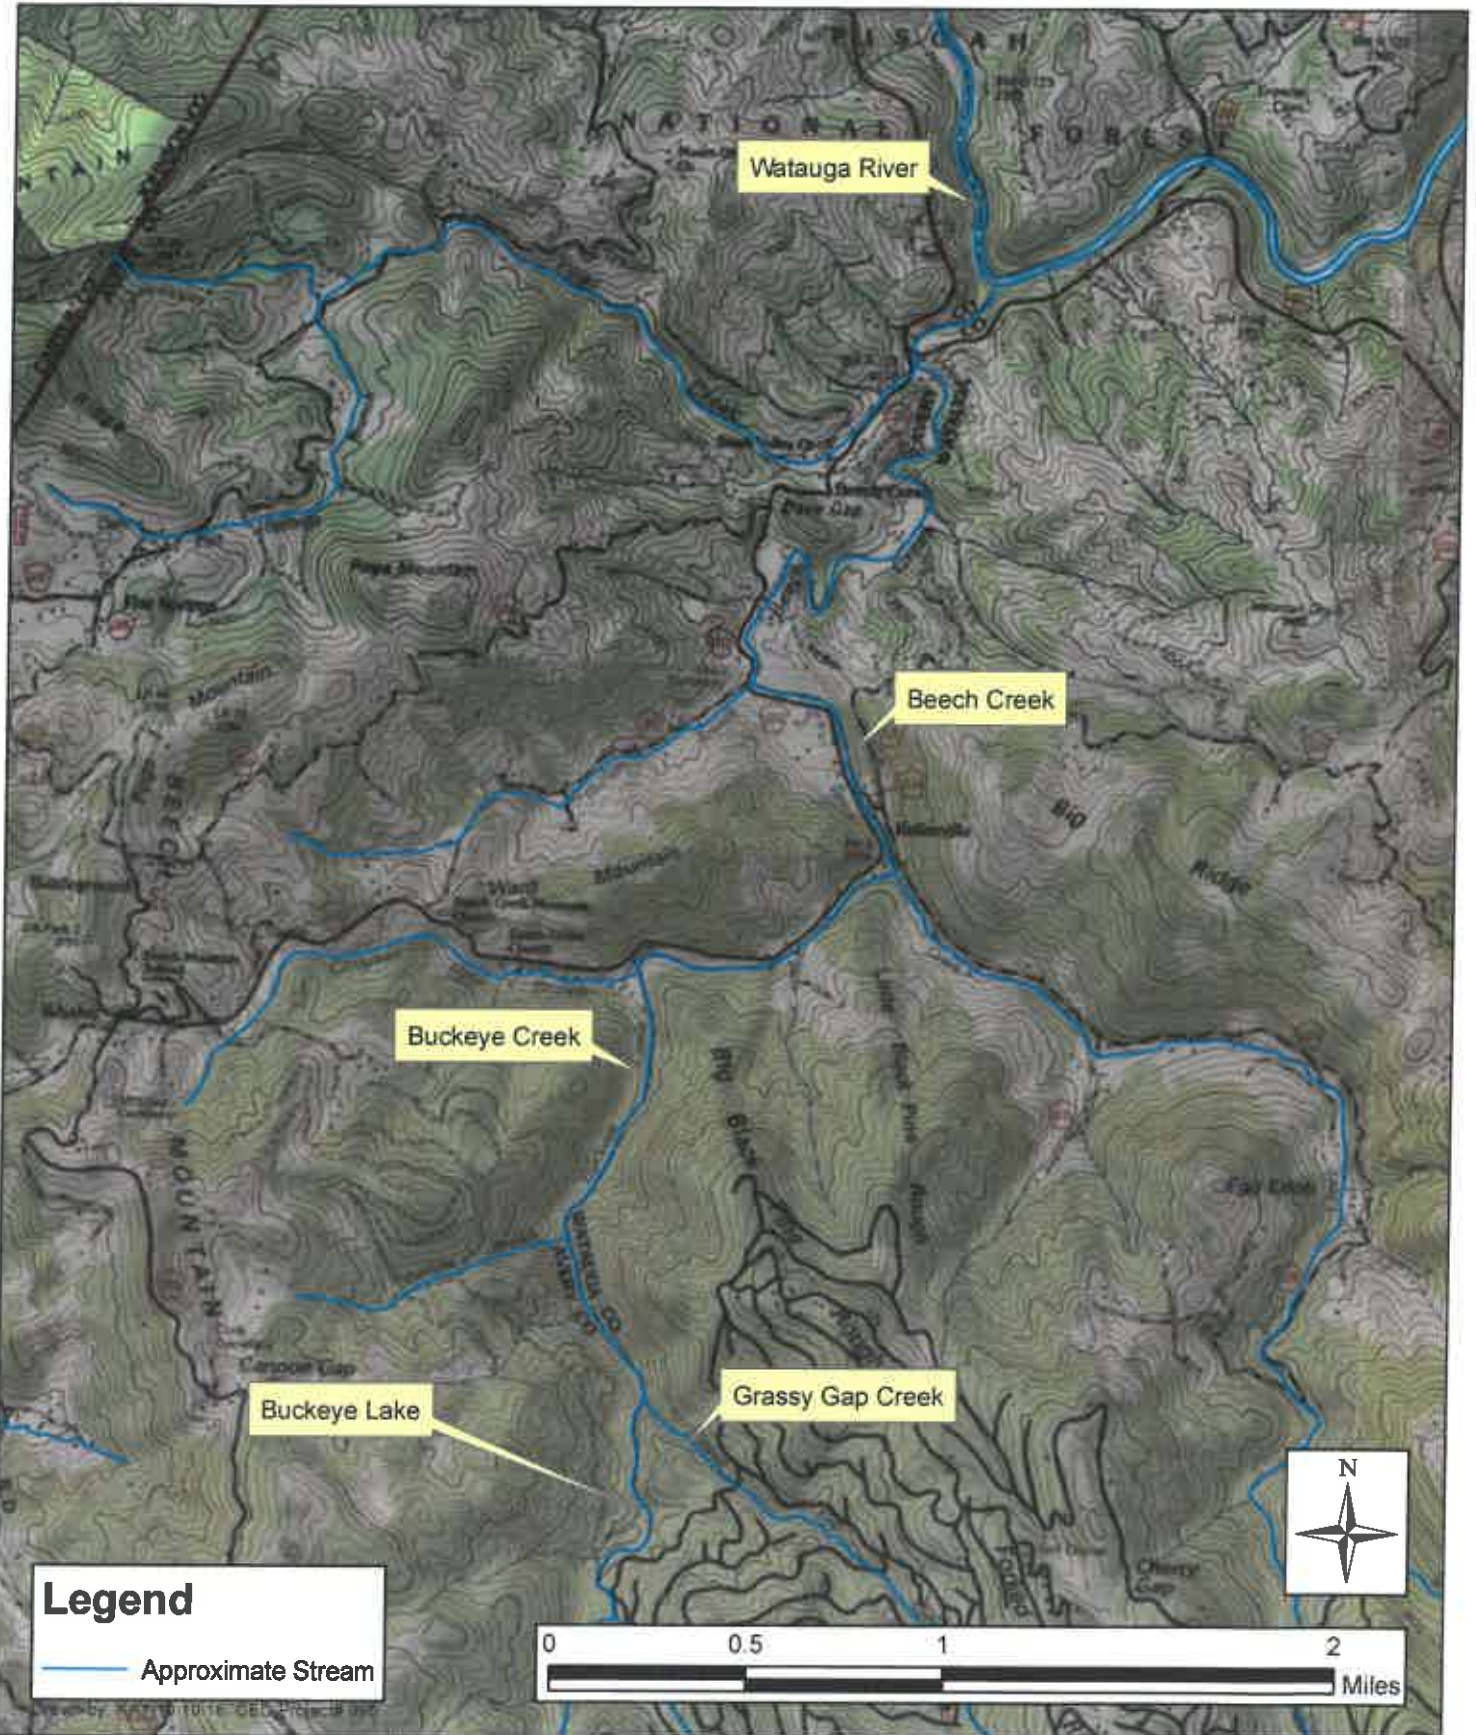

Buckeye Lake

Drawn by: APP 12/17/18, CEC Project# 995

Avery & Watauga County,
North Carolina

ClearWater

32 Clayton Street
Asheville, North Carolina 28801

Vicinity Map
Figure 1

Buckeye Lake

Legend

-  Approx. Gauge Stations
-  Approximate Stream

Avery & Watauga County,
North Carolina

ClearWater

32 Clayton Street
Asheville, North Carolina 28801

Aerial Photograph
NCCGIA (2015)
Figure 2

Buckeye Lake

Legend

— Approximate Stream

Avery & Watauga County,
North Carolina

ClearWater

32 Clayton Street
Asheville, North Carolina 28801

USGS Topographic Map
Elk Mills & Elk Park Quads
Figure 3