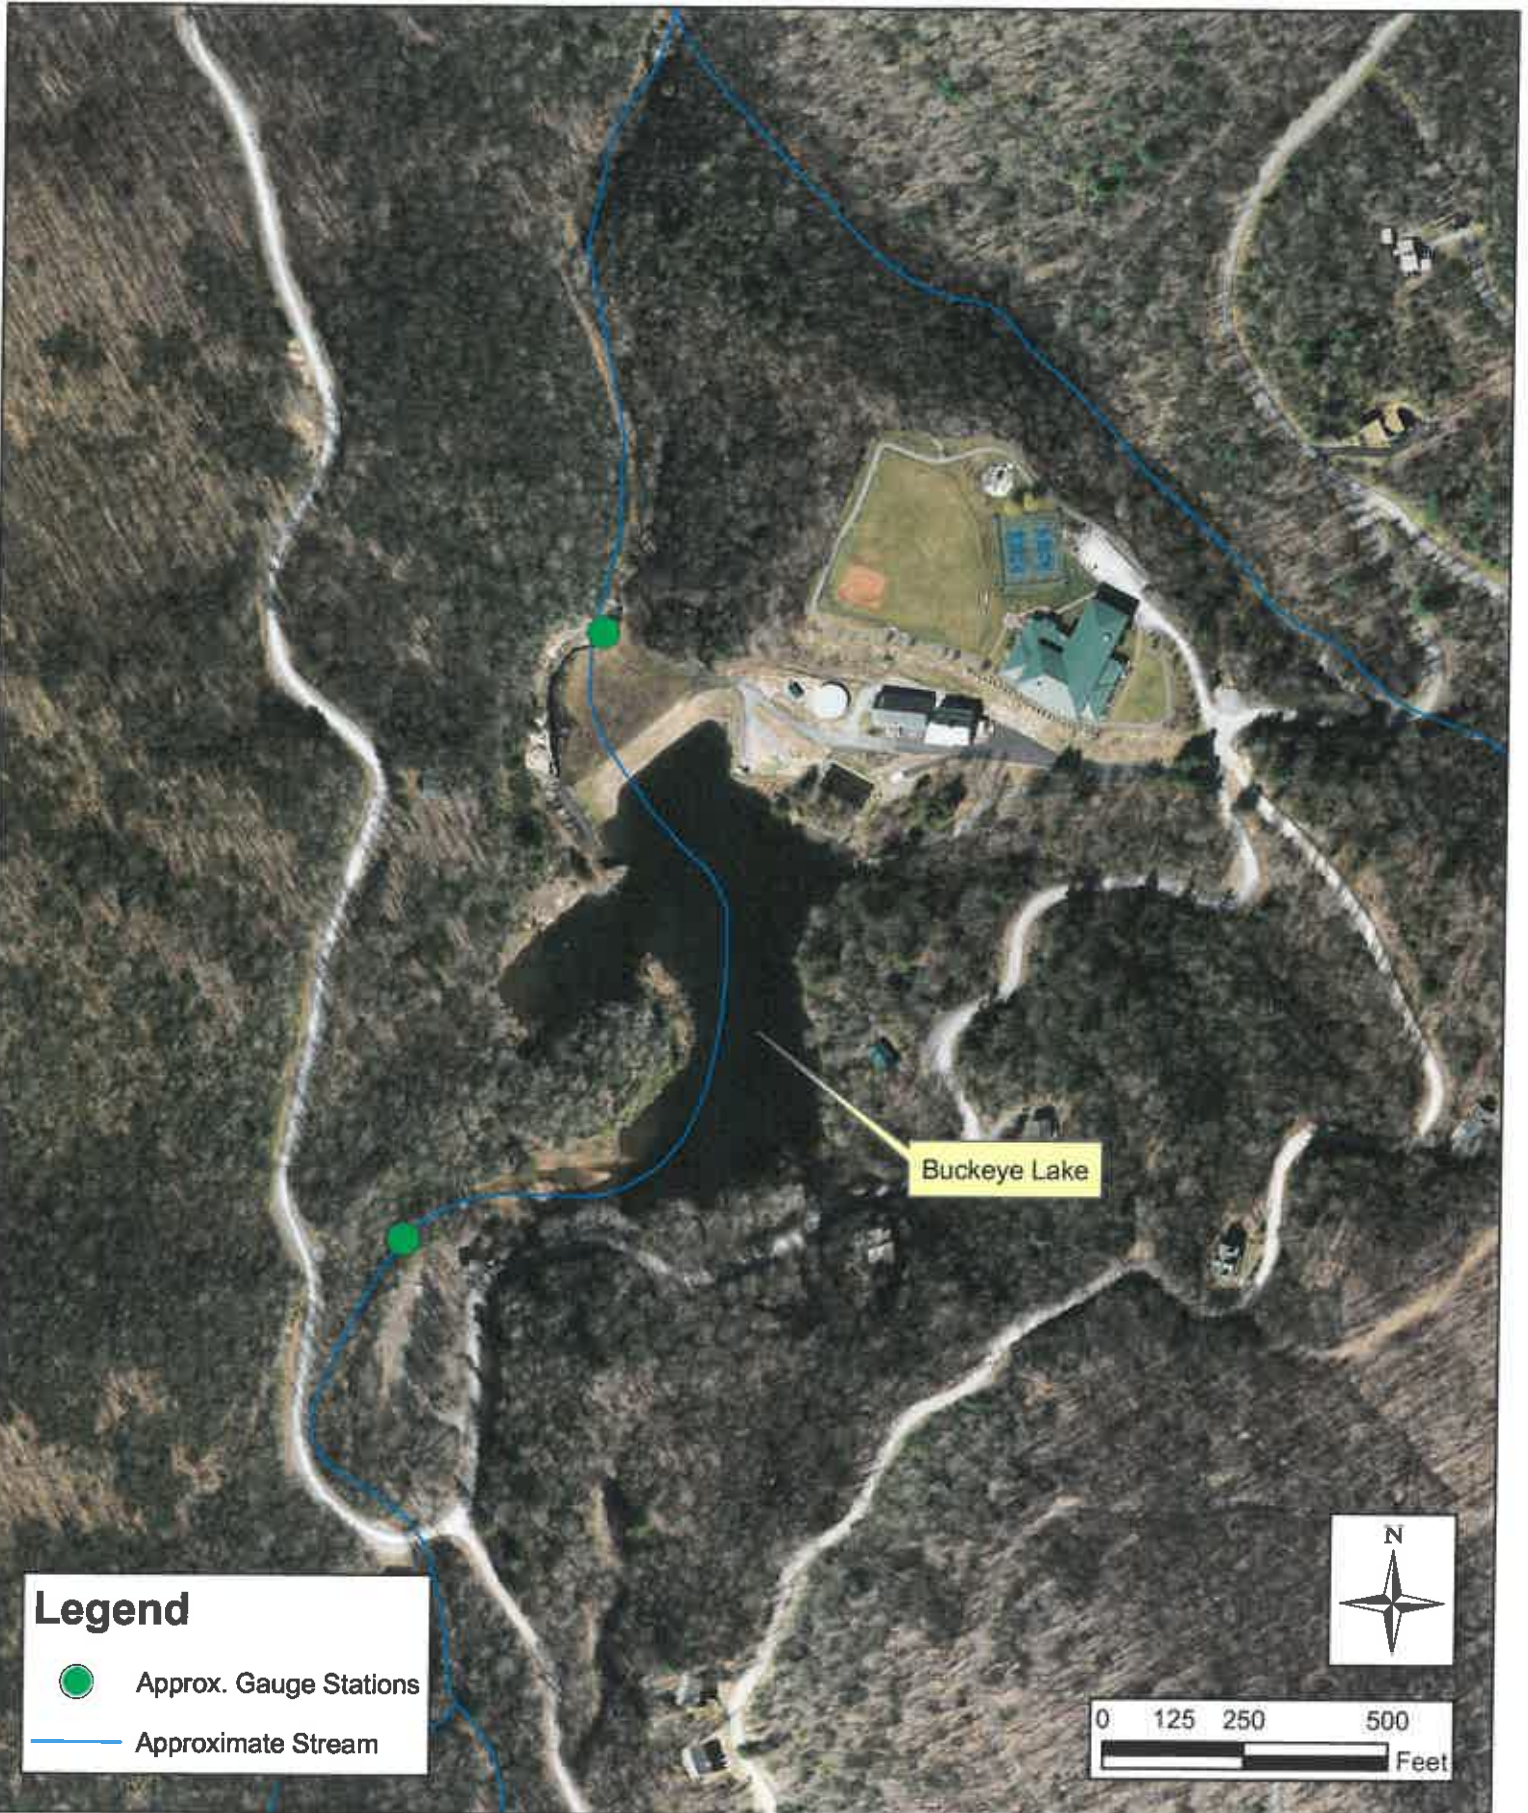

Buckeye Lake

Drawn by: APP 12/17/18, CEC Project# 995

Avery & Watauga County,
North Carolina

ClearWater

32 Clayton Street
Asheville, North Carolina 28801

Vicinity Map
Figure 1

Buckeye Lake

Legend

-  Approx. Gauge Stations
-  Approximate Stream

Avery & Watauga County,
North Carolina

ClearWater

32 Clayton Street
Asheville, North Carolina 28801

Aerial Photograph
NCCGIA (2015)
Figure 2

Buckeye Lake

Legend

— Approximate Stream

Avery & Watauga County,
North Carolina

ClearWater

32 Clayton Street
Asheville, North Carolina 28801

USGS Topographic Map
Elk Mills & Elk Park Quads
Figure 3