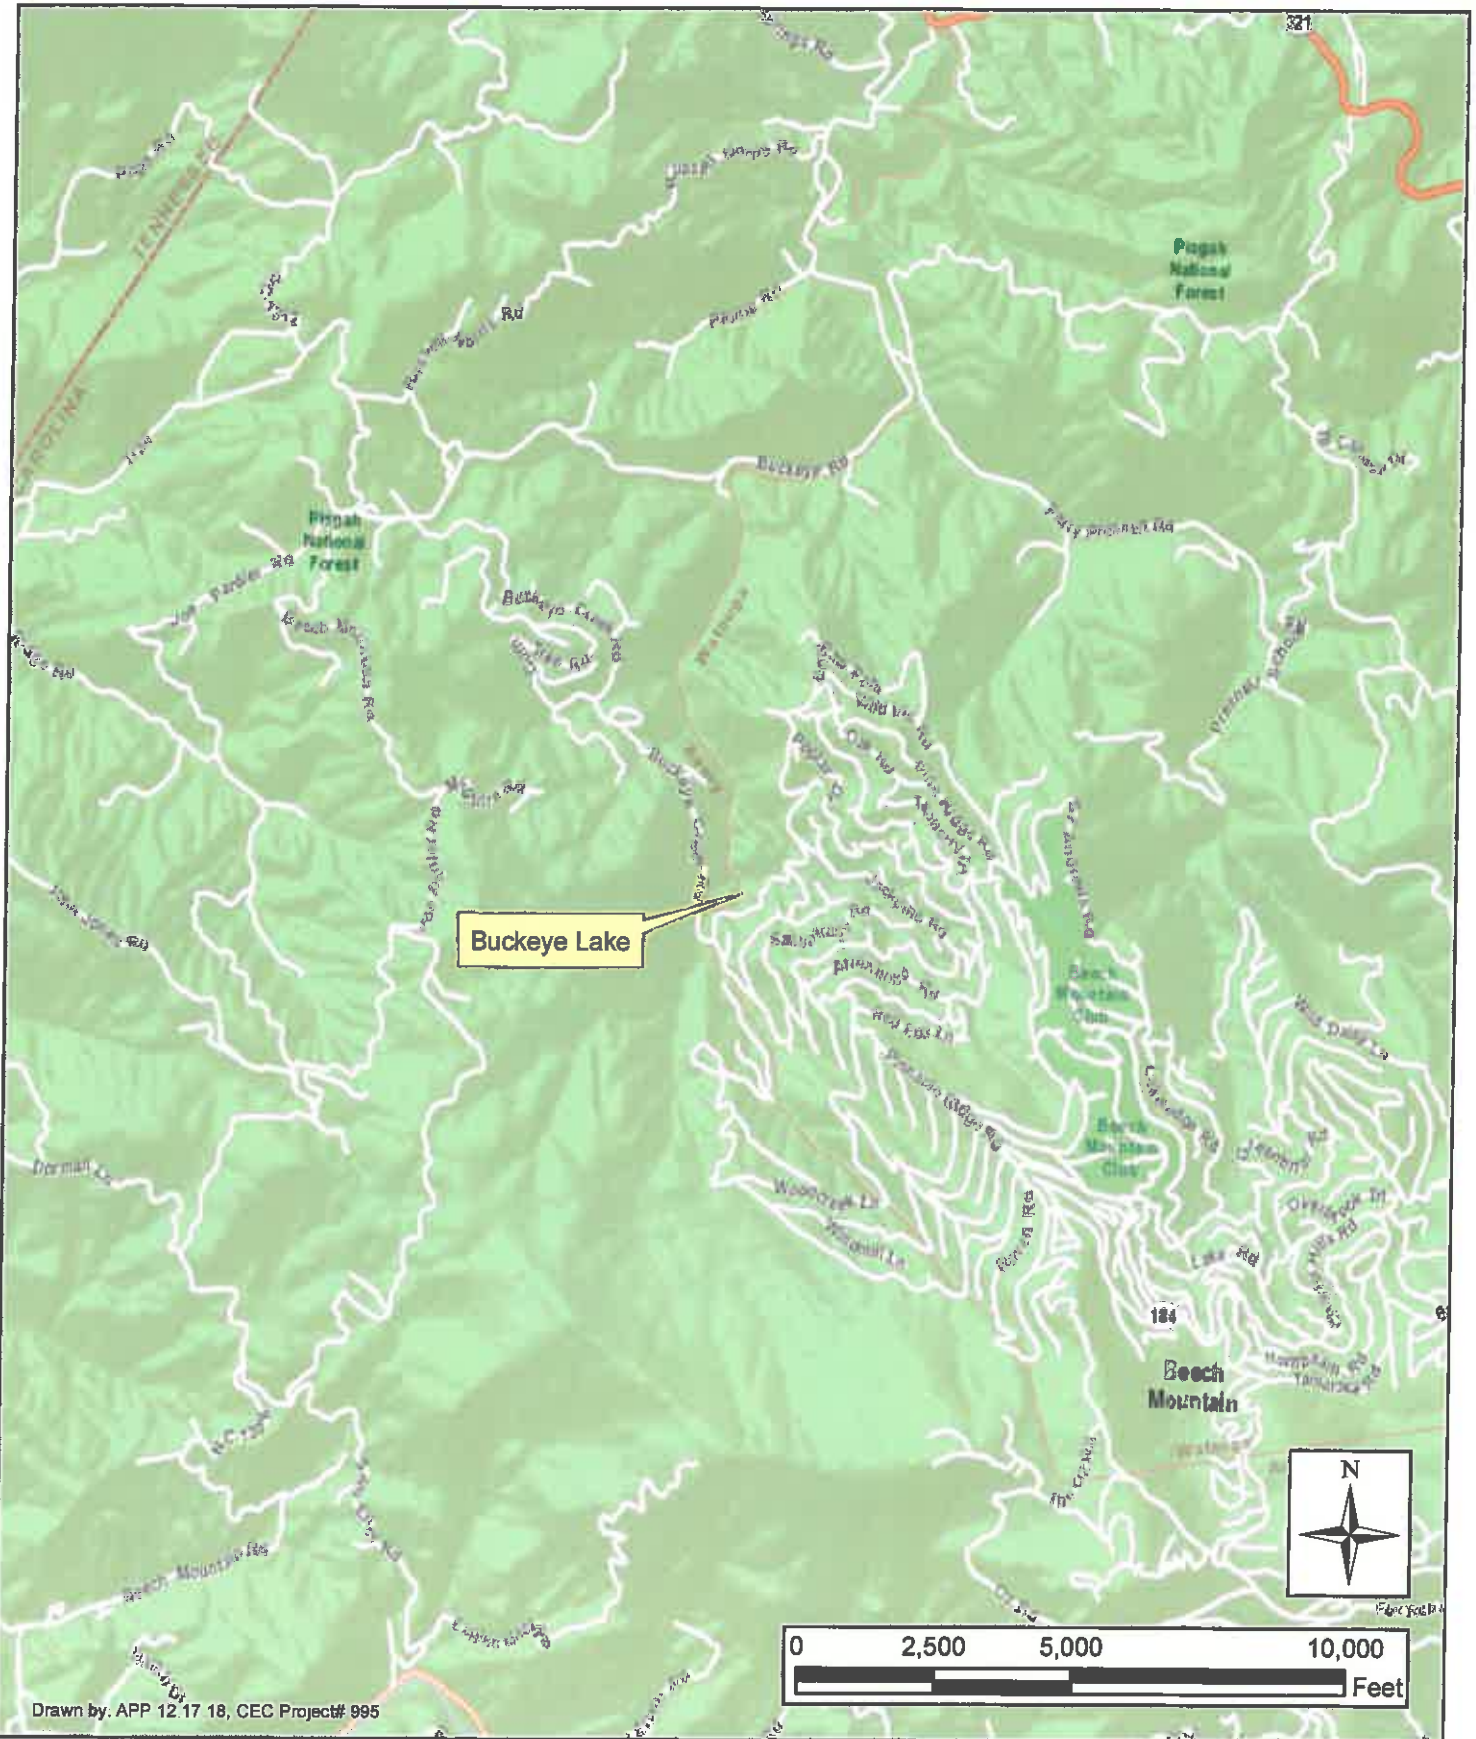

Buckeye Lake

Drawn by: APP 12/17/18, CEC Project# 995

Avery & Watauga County,
North Carolina

ClearWater

32 Clayton Street
Asheville, North Carolina 28801

Vicinity Map
Figure 1

Buckeye Lake

Legend

-  Approx. Gauge Stations
-  Approximate Stream

Avery & Watauga County,
North Carolina

ClearWater

32 Clayton Street
Asheville, North Carolina 28801

Aerial Photograph
NCCGIA (2015)
Figure 2

Buckeye Lake

Legend

— Approximate Stream

Avery & Watauga County,
North Carolina

ClearWater

32 Clayton Street
Asheville, North Carolina 28801

USGS Topographic Map
Elk Mills & Elk Park Quads
Figure 3